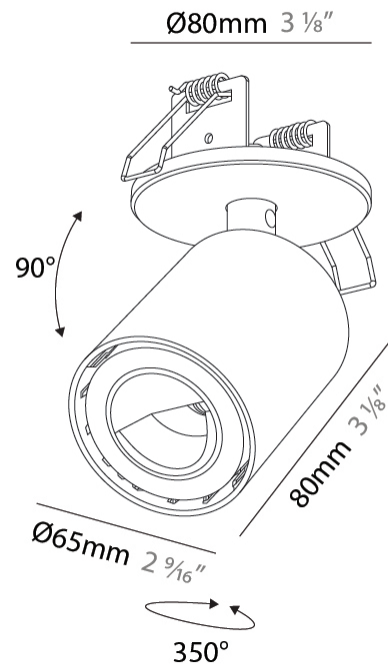

GENERAL

Series: Oiko Pro In
Brand: Prolicht
Division: Architectural
Mounting Type: Surface
Mounting Location: Ceiling
Subcategory: Wallwash

PHYSICAL

Shape: Cylinder
Diameter (mm): 65
Diameter (in): 2 ⁹/₁₆
Height (mm): 120
Depth (mm): 50
Height (in): 4 ³/₄
Depth (in): 1 ¹⁵/₁₆
Light Distribution: Adjustable / Direct
Fixture Finish: SSR / BKV / CWI / CRY / HAB / UFT / ITA / RUA / FTG / MYG / LOD / PUS / FRO / FUP / KIA / POP / BLS / SPG / MEY / GOH / GUM / CHC / COM / ABZ / JAG / OBR / MOS / ROR
Fixture Material: Aluminum
Cut-out Measurements: 68mm / 2 11/16"

ELECTRICAL

Lamp Type: LED
Input Wattage (W): 19.3
Total Output Wattage (W): 17.3
Dimming: Tri-Mode (Non-Dimming and Phase Dimming (120Vac only) and 0-10V Dimming)
Driver Included: No
Driver Location: Remote
Driver Type: Constant Current - Universal
Driver Class: Class 2
Input Voltage (V): 120 - 277
Constant Current (MA): 500

LED

Number of LEDs: 1
Color Temperature (°K): 2700 / 3000 / 3500 / 4000
Max. Delivered Lumen (lm): 1624 / 1632 / 1708 / 1724
Nominal Lumen (lm): 2040 / 2050 / 2146 / 2166
CRI: >90 CRI
Lamp Life (hrs): 50000

OPTICAL

Adjustability: Rotational 350°; Tilt 90°

RATINGS AND CERTIFICATIONS

Certified By: CSA Certified to UL and CSA Standards
IP rating: IP20