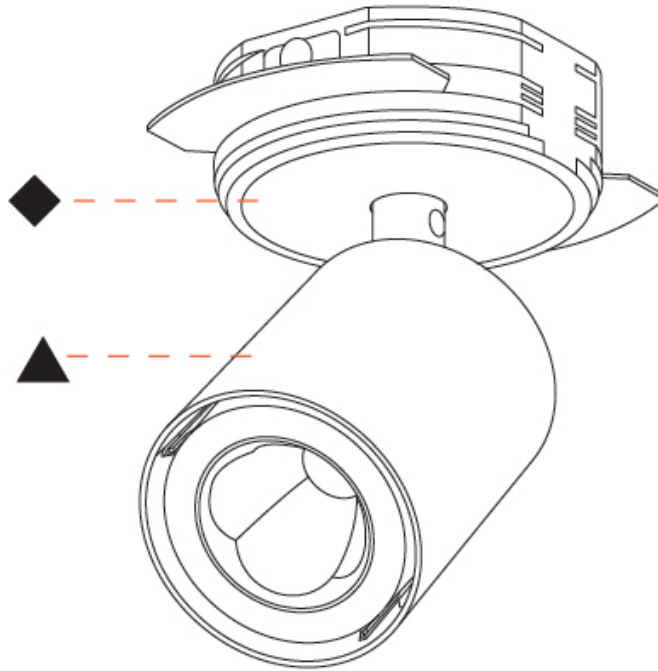

OIKO PRO IN TRIMLESS

A3D364-

PROJECT

TYPE

SPECIFIER

QUANTITY

DATE