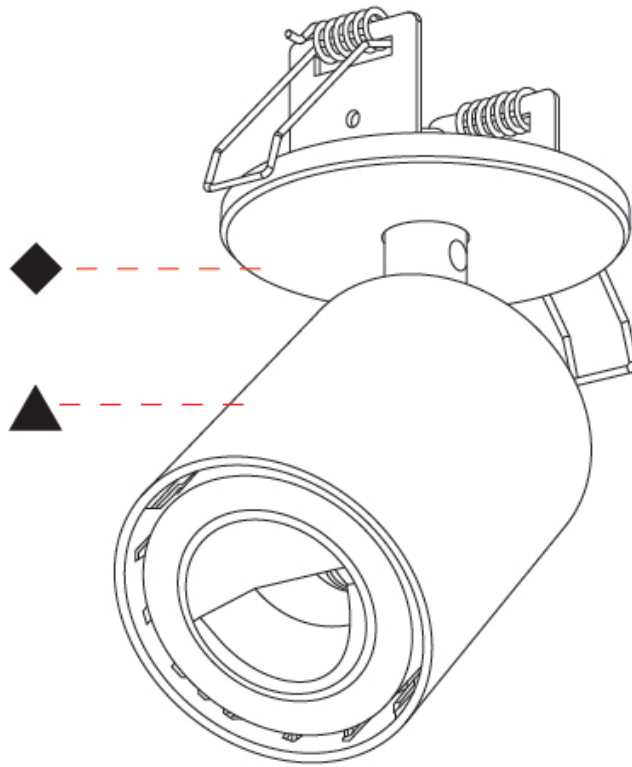

A3D342-

PROJECT

TYPE

SPECIFIER

QUANTITY

DATE

A