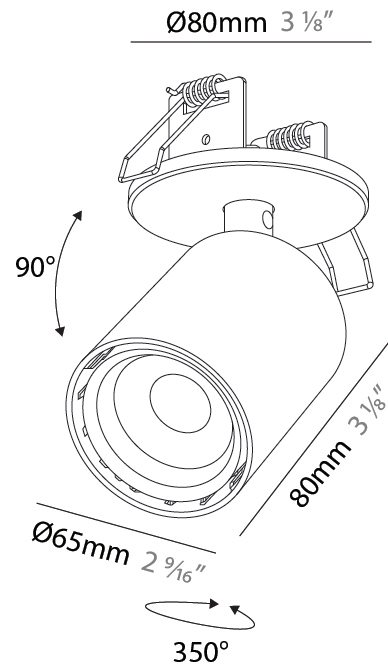

GENERAL

Series: Oiko Pro In
Brand: Prolicht
Division: Architectural
Mounting Type: Surface
Mounting Location: Ceiling
Subcategory: Spots

PHYSICAL

Shape: Cylinder
Diameter (mm): 65
Diameter (in): 2 9/16
Height (mm): 120
Depth (mm): 50
Height (in): 4 3/4
Depth (in): 1 15/16
Light Distribution: Adjustable / Direct
Fixture Finish: SSR / BKV / CWI / CRY / HAB / UFT / ITA / RUA / FTG / MYG / LOD / PUS / FRO / FUP / KIA / POP / BLS / SPG / MEY / GOH / GUM / CHC / COM / ABZ / JAG / OBR / MOS / ROR
Fixture Material: Aluminum
Cut-out Measurements: 68mm / 2 11/16"

ELECTRICAL

Lamp Type: LED
Input Wattage (W): 20
Total Output Wattage (W): 18.1
Dimming: Tri-Mode (Non-Dimming and Phase Dimming (120Vac only) and 0-10V Dimming)
Driver Included: No
Driver Location: Remote
Driver Type: Constant Current - Universal
Driver Class: Class 2
Input Voltage (V): 120 - 277
Constant Current (MA): 500

LED

Number of LEDs: 1
Color Temperature (°K): 2700 / 3000 / 3500 / 4000
Max. Delivered Lumen (lm): 1624 / 1632 / 1708 / 1724
Nominal Lumen (lm): 2040 / 2050 / 2146 / 2166
CRI: >90 CRI
Lamp Life (hrs): 50000

OPTICAL

Beam Angle: 14
Adjustability: Rotational 350°; Tilt 90°

RATINGS AND CERTIFICATIONS

Certified By: CSA Certified to UL and CSA Standards
IP rating: IP20